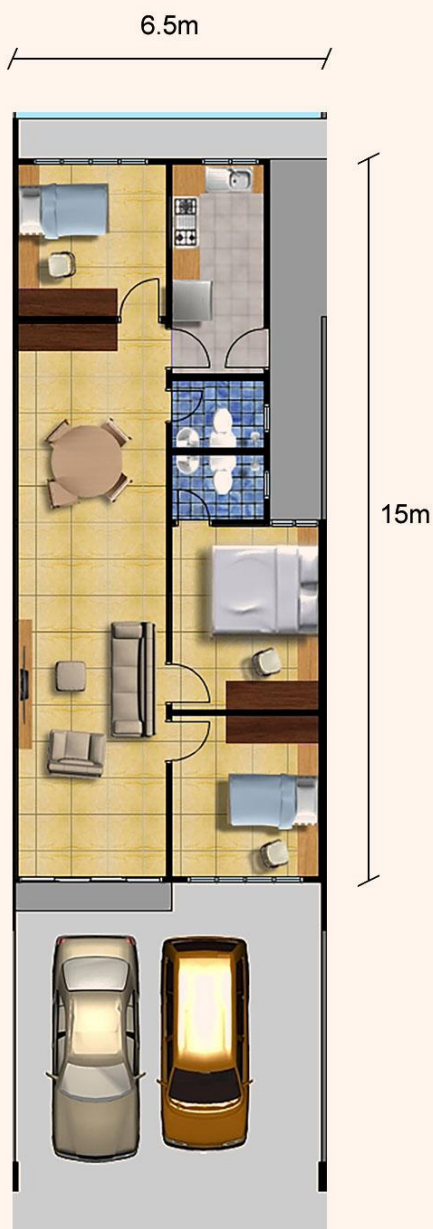

Built-Up Area

1,050 sq. ft.*

Land Area

from 4.2 Points*

Dimensions

Length: 15m Width: 6.5m*

Height: 4m Driveway: 7.5m

Bedroom(s)

3

Bathroom(s)

2

Carpark(s)

2+

TYPE B CORNER

Single Storey Terrace

Built-Up Area

1,050 sq. ft.*

Land Area

from 7.3 Points*

Dimensions

Length: 15m Width: 6.5m*

Height: 4m Driveway: 7.5m

Bedroom(s)

3

Bathroom(s)

2

Carpark(s)

3+

TRULY

CONNECTED

Located along the main road of Jalan Teku.

Website